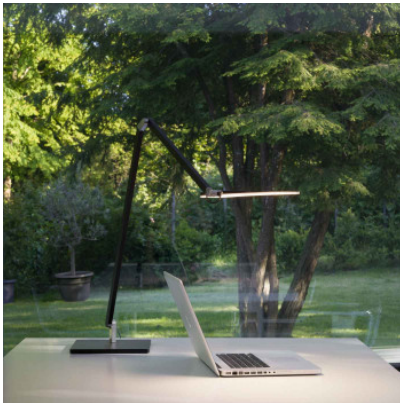

## Nimbus New Roxxane Office

The Nimbus New Roxxane Office by Nimbus of aluminium with integrated LEDs and especially wide polycarbonate diffuser, dimmable and switchable via gestures. Inclusive table base.

Bulbs	2700K: 15.9W LED, 1500 lm, CRI>90. 3000K: 15.5W LED, 1500 lm, CRI>90. 4000K: 14.7W LED, 1500 lm, CRI>90.
Dimensions	Height 76.2 cm, outreach 58.3 cm, head length 7.5 cm, head width 37 cm, base width 23.5 cm, base length 23.5 cm, base height 1.2 cm, cable length to the converter 1.5 m. Weight 6.4 kg (base 5.3 kg, body 1.1 kg).