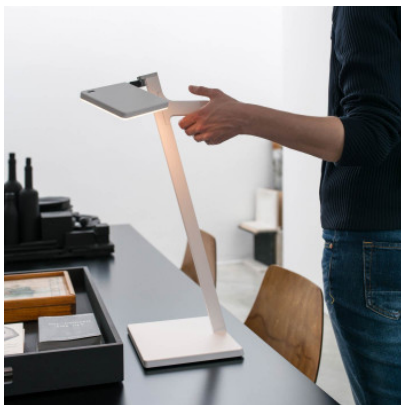

## Nimbus Roxxane Leggera 52 CL Set

Roxxane Leggera 52 CL by Nimbus is a portable LED table lamp which relieves the functional light of the cable constraint. With head joint of 270 degrees-3D and operation by gesture without touching.

Bulbs	36 x LED max. 8W, 2,700 K, 800 lm, CRI > 90, LED.next technology, operating time max. 100 hours, charging with magnetic dock (24 V DC, 2 A - 50 W) or USB-C (5 - 20 V DC).
Dimensions	Height 51.7 cm, width 20.7 cm, depth 31 cm, shade 11 cm x 11 cm, base 20.7 cm x 18.2 cm, weight 1,150 g. Magnetic dock: height 6 mm, width 29 mm, depth 66,5 mm.