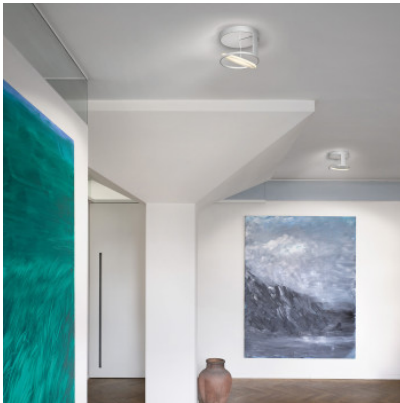

## Nimbus Rim R 49 Casambi

Nimbus Rim R 49 ceiling light made of aluminum and acrylic diffuser. Direct, glare-free light. Can be swiveled 90° and rotated 350°. Ceiling housing with white cover. With converter and Casambi module.