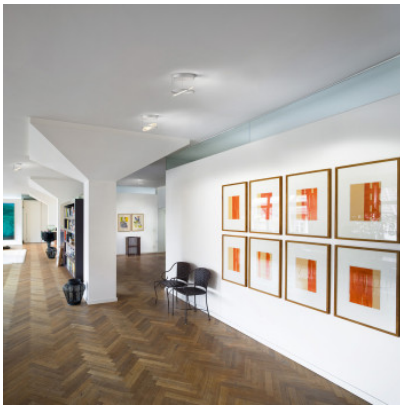

## Nimbus Rim R 49 Casambi

Nimbus Rim R 49 ceiling light made of aluminum and acrylic diffuser. Direct, glare-free light. Can be swiveled 90° and rotated 350°. Ceiling housing with white cover. With converter and Casambi module.