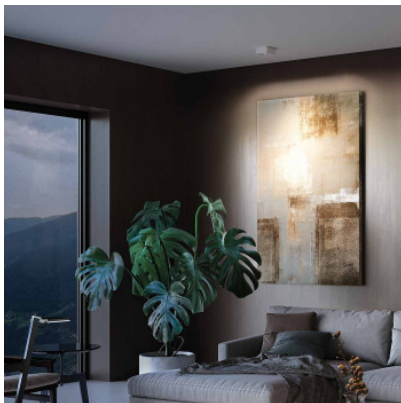

## Nimbus Q One Surface

Nimbus Q One is a wallwasher with surface-mounted housing and integrated operating devices, projecting their light obliquely against the wall.

black, 2700K	179,00 €-MSRP-256,00-€
MPN	557-649
EAN	4251462213224
black, 3000K	179,00 €-MSRP-256,00-€
MPN	557-650
EAN	4251462213231
black, 4000K	189,00 €-MSRP-256,00-€
MPN	557-651
EAN	4251462213248
white, 2700K	189,00 €-MSRP-256,00-€
MPN	557-652
EAN	4251462213255
white, 3000K	189,00 €-MSRP-256,00-€
MPN	557-653
EAN	4251462213262
white, 4000K	189,00 €-MSRP-256,00-€
MPN	557-654
EAN	4251462213279

Bulbs	10.8W LED, 700 lm (2700K) / 730 lm (3000K) / 780 lm (4000K), CRI>90.
Dimensions	Width 12.8 cm, depth 12.8 cm, hauteur 5.2 cm. Weight 350 g.

06.05.2024 21:00:31

All prices shown include 19% VAT for deliveries to Deutschland excluding possible shipping costs.