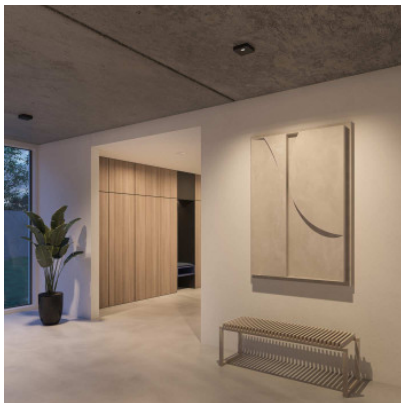

## Nimbus Q One

The Q One LED ceiling lamp by Nimbus with external converter for mounting in hollow spaces directs its light obliquely against the wall. Of aluminium. Dimmable trailing edge.

black, 2700K	189,00 € <del>MSRP 256,00 €</del>
MPN	557-814
EAN	4251462213101
black, 3000K	189,00 € <del>MSRP 256,00 €</del>
MPN	557-815
EAN	4251462213118
black, 4000K	189,00 € <del>MSRP 256,00 €</del>
MPN	557-816
EAN	4251462213125
white, 2700K	189,00 € <del>MSRP 256,00 €</del>
MPN	557-817
EAN	4251462213132
white, 3000K	189,00 € <del>MSRP 256,00 €</del>
MPN	557-818
EAN	4251462213149
white, 4000K	189,00 € <del>MSRP 256,00 €</del>
MPN	557-819
EAN	4251462213156
Bulbs	10.8W LED, 700 lm (2700K) / 730 lm (3000K) / 780 lm (4000K), CRI>90.
Dimensions	Width 12.8 cm, depth 12.8 cm, hauteur 2.5 cm. Weight 220 g.