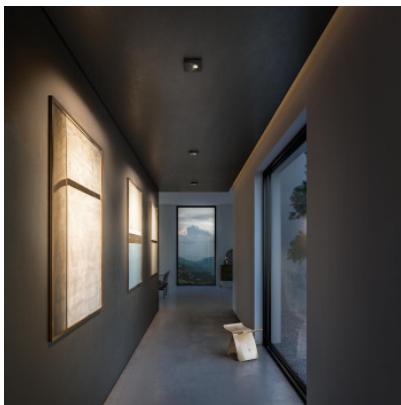

## Nimbus Q One

The Q One LED ceiling lamp by Nimbus with external converter for mounting in hollow spaces directs its light obliquely against the wall. Of aluminium. Dimmable trailing edge.

black, 2700K	189,00 € <del>MSRP 256,00 €</del>
MPN	557-814
EAN	4251462213101
black, 3000K	189,00 € <del>MSRP 256,00 €</del>
MPN	557-815
EAN	4251462213118
black, 4000K	189,00 € <del>MSRP 256,00 €</del>
MPN	557-816
EAN	4251462213125
white, 2700K	189,00 € <del>MSRP 256,00 €</del>
MPN	557-817
EAN	4251462213132
white, 3000K	189,00 € <del>MSRP 256,00 €</del>
MPN	557-818
EAN	4251462213149
white, 4000K	189,00 € <del>MSRP 256,00 €</del>
MPN	557-819
EAN	4251462213156
Bulbs	10.8W LED, 700 lm (2700K) / 730 lm (3000K) / 780 lm (4000K), CRI>90.
Dimensions	Width 12.8 cm, depth 12.8 cm, hauteur 2.5 cm. Weight 220 g.