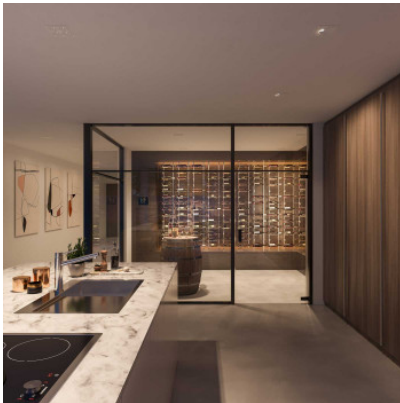

Nimbus Q Four IN 40°

LED recessed ceiling light Nimbus Q Four IN 40° with four integrated downlights in an aluminum housing. Dimmable trailing edge.

black, 2700K	229,00 € MSRP 312,00 €
MPN	560-197
EAN	4251462217598
black, 3000K	229,00 € MSRP 312,00 €
MPN	560-198
EAN	4251462217604
black, 4000K	229,00 € MSRP 312,00 €
MPN	560-199
EAN	4251462217611
white, 2700K	229,00 € MSRP 312,00 €
MPN	560-194
EAN	4251462217567
white, 3000K	229,00 € MSRP 312,00 €
MPN	560-195
EAN	4251462217574
white, 4000K	229,00 € MSRP 312,00 €
MPN	560-196
EAN	4251462217581

Bulbs	14.4W LED, 730 lm (2700K) / 800 lm (3000K) / 850 lm (4000K), CRI>90.
Dimensions	Width 15.5 cm, depth 15.5 cm, height 0.2 cm, recessed depth 5 cm.

18.04.2024 20:24:24

All prices shown include 19% VAT for deliveries to Deutschland excluding possible shipping costs.