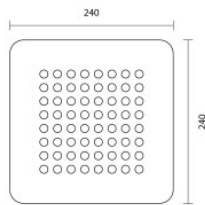

24.04.2024 21:52:28

All prices shown include 19% VAT for deliveries to Deutschland excluding possible shipping costs.