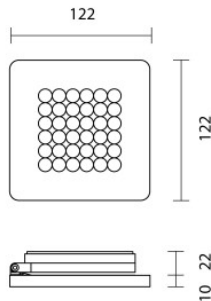

Nimbus Modul Q 36 TT Surface

The Modul Q 36 TT Surface ceiling lamp by Nimbus rotates and swivels. With acrylic diffuser and metallic casing. Converter also integrated in the casing or separately available.

Bulbs	Ohne Konverter: 7,1W (27000K) / 6,8W (3000K) 24V LED, ca. 750 lm, CRI>90. Mit Konverter: 8,7W (2700K) / 8,3W (3000K) 24V LED, ca. 750 lm, CRI>90.
Dimensions	Width 12.2 cm, depth 12.2 cm, diffuser height 1 cm, housing height 2.2 cm (without converter) (5.5 cm (with converter).