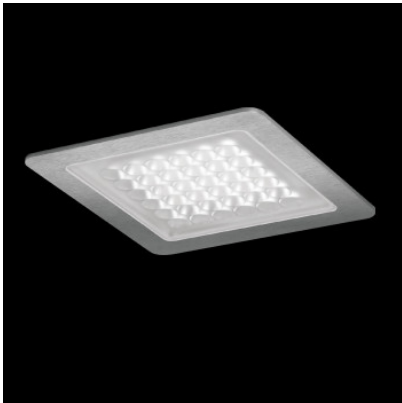

Nimbus Modul Q 36 IN

The Nimbus Modul Q 36 IN ceiling lamp for mounting in a hollow wall is mounted nearly flush with the wall. Acrylic diffuser with metallic frame. Converter not included. Must be mounted externally.

Bulbs	2700K: 7,1W 24V LED, ca. 750 lm, CRI>90. 3000K: 6,8W 24V LED, ca. 750 lm, CRI>90.
Dimensions	Visible height 2 mm, length 12.2 cm, width 12.2 cm, installation depth 3.7 cm. Cut-out for cavity mounting: length 10 cm, width 10 cm, depth 4 cm. Weight 242 g.