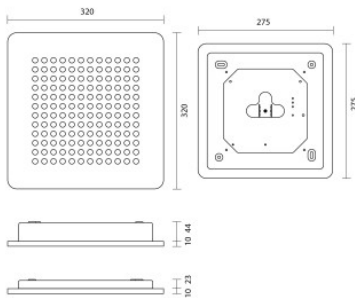

Nimbus Modul Q 144 Surface

Modul Q 144 ceiling lamp for surface mounting by Nimbus with casing of shiny white synthetics and diffuser of acrylic glass. The converter is integrated or must be ordered separately.

Bulbs	Ohne Konverter: 24,4W, 3000K, 24V LED, ca. 3000 lm, CRI>90. Dimmbar (1-10V, CASAMBI): 28,4W, 3000K, 24V LED, ca. 3000 lm, CRI>90. Dimmbar (DALI): 28,9W, 3000K, 24V LED, ca. 3000 lm, CRI>90.
Dimensions	Width 32 cm, depth 32 cm, total height 4.5 cm, diffuser height 1 cm, housing height 3.5 cm.