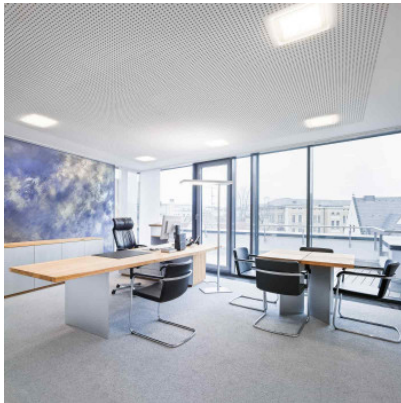

Nimbus Modul Q 144

The Modul Q 144 LED ceiling lamp by Nimbus with square acrylic diffuser. For operating the light, an external converter is needed. It is not included in the delivery.

for direct mounting, 3000K	659,00 €-MSRP-878,00-€
MPN	004-886
EAN	4251462201344
for direct mounting, 4000K	659,00 €-MSRP-878,00-€
MPN	009-954
EAN	4251462202723
for recessed mounting, 3000K	679,00 €-MSRP-910,00-€
MPN	005-471
EAN	4251462201429
for recessed mounting, 4000K	679,00 €-MSRP-910,00-€
MPN	009-964
EAN	4251462202785

Bulbs	3000K: 24.4W 24V LED, ca. 3000 lm, CRI>90. 4000K: 23,3W 24V LED, ca. 3000 lm, CRI>90.
Dimensions	Width 32 cm, depth 32 cm, height 1 cm, recessed depth 8.3 cm. Cut-out for direct mounting: diameter 10 cm, depth 2 cm. Cut-out for cavity mounting: diameter 10 cm, depth 8.5 cm.