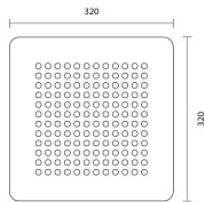

Nimbus Modul Q 144

The Modul Q 144 LED ceiling lamp by Nimbus with square acrylic diffuser. For operating the light, an external converter is needed. It is not included in the delivery.

for direct mounting, 3000K	659,00 €-MSRP-878,00-€
MPN	004-886
EAN	4251462201344
for direct mounting, 4000K	659,00 €-MSRP-878,00-€
MPN	009-954
EAN	4251462202723
for recessed mounting, 3000K	679,00 €-MSRP-910,00-€
MPN	005-471
EAN	4251462201429
for recessed mounting, 4000K	679,00 €-MSRP-910,00-€
MPN	009-964
EAN	4251462202785

Bulbs	3000K: 24.4W 24V LED, ca. 3000 lm, CRI>90. 4000K: 23,3W 24V LED, ca. 3000 lm, CRI>90.
Dimensions	Width 32 cm, depth 32 cm, height 1 cm, recessed depth 8.3 cm. Cut-out for direct mounting: diameter 10 cm, depth 2 cm. Cut-out for cavity mounting: diameter 10 cm, depth 8.5 cm.