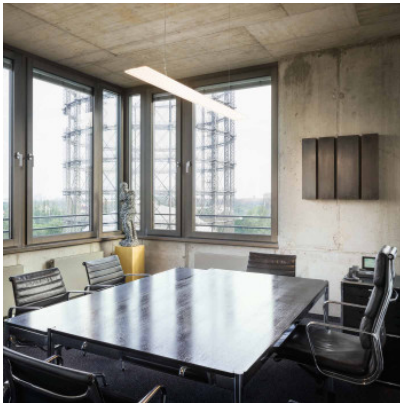

Nimbus Modul L 196

The direct, glare-free, extra warm white light emitted by the Nimbus Modul L 196 LED suspension provides efficient lighting at work. Translucent acrylic glass and aluminium.

without converter, 2700K	779,00 € MSRP 1.034,00 €
MPN	010-614
EAN	4251462205298
without converter, 3000K	779,00 € MSRP 1.034,00 €
MPN	009-282
EAN	4251462202464
with converter, on/off, 2700K	839,00 € MSRP 1.119,00 €
MPN	010-614+009-334
with converter, on/off, 3000K	839,00 € MSRP 1.119,00 €
MPN	009-282+009-334
with converter, 1-10V, 2700K	899,00 € MSRP 1.196,00 €
MPN	010-614+009-336
with converter, 1-10V, 3000K	899,00 € MSRP 1.196,00 €
MPN	009-282+009-336
with converter, Casambi, 2700K	1.019,00 € MSRP 1.359,00 €
MPN	010-614+547-708
with converter, Casambi, 3000K	1.019,00 € MSRP 1.359,00 €
MPN	009-282+547-708

Bulbs 23.5W 24V LED, ca. 2200 lm, 2700K / 3000K.
Dimensions Length 151 cm, width 13.5 cm, height 1.8 cm, cable length max. 150 cm.

27.04.2024 10:48:27

All prices shown include 19% VAT for deliveries to Deutschland excluding possible shipping costs.