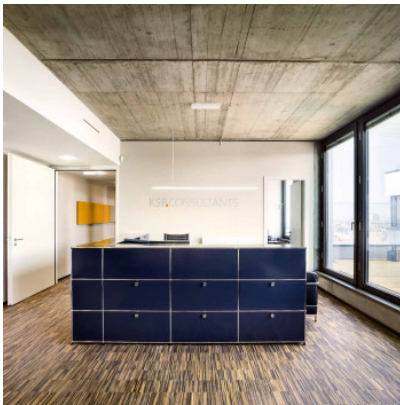

Nimbus Modul L 196

The direct, glare-free, extra warm white light emitted by the Nimbus Modul L 196 LED suspension provides efficient lighting at work. Translucent acrylic glass and aluminium.

without converter, 2700K	779,00 € MSRP 1.034,00 €
MPN	010-614
EAN	4251462205298
without converter, 3000K	779,00 € MSRP 1.034,00 €
MPN	009-282
EAN	4251462202464
with converter, on/off, 2700K	839,00 € MSRP 1.119,00 €
MPN	010-614+009-334
with converter, on/off, 3000K	839,00 € MSRP 1.119,00 €
MPN	009-282+009-334
with converter, 1-10V, 2700K	899,00 € MSRP 1.196,00 €
MPN	010-614+009-336
with converter, 1-10V, 3000K	899,00 € MSRP 1.196,00 €
MPN	009-282+009-336
with converter, Casambi, 2700K	1.019,00 € MSRP 1.359,00 €
MPN	010-614+547-708
with converter, Casambi, 3000K	1.019,00 € MSRP 1.359,00 €
MPN	009-282+547-708

Bulbs 23.5W 24V LED, ca. 2200 lm, 2700K / 3000K.
Dimensions Length 151 cm, width 13.5 cm, height 1.8 cm, cable length max. 150 cm.

27.04.2024 10:48:27

All prices shown include 19% VAT for deliveries to Deutschland excluding possible shipping costs.