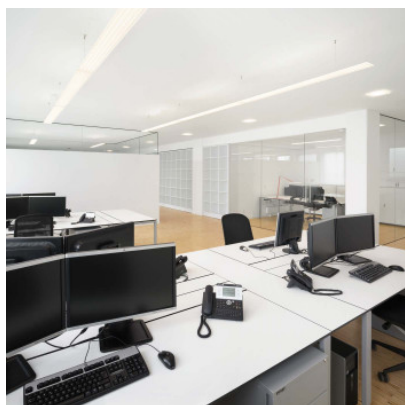

Nimbus Modul L 196 Indirect

The Nimbus Modul L 196 is a glare-free LED suspension which provides first-rate general lighting in offices and at workplaces. Direct and indirect light. Of acrylic glass and aluminium.