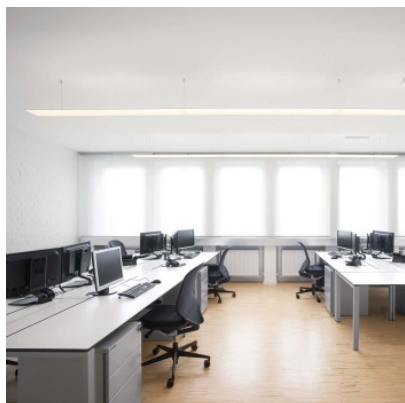

Nimbus Modul L 196 Indirect

The Nimbus Modul L 196 is a glare-free LED suspension which provides first-rate general lighting in offices and at workplaces. Direct and indirect light. Of acrylic glass and aluminium.