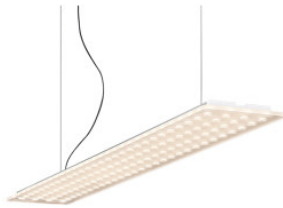

Nimbus Modul L 112

The Modul L 112 suspension by Nimbus provides direct LED light downwards. Of anodized aluminium and acrylic glass with conical hollows for directing the light and reducing glaring.

without converter, 2700K	589,00 € MSRP 793,00 €
MPN	544-752
EAN	4251462205458
without converter, 3000K	589,00 € MSRP 793,00 €
MPN	544-819
EAN	4251462205489
with converter, on/off, 2700K	659,00 € MSRP 877,00 €
MPN	544-752+544-822
with converter, on/off, 3000K	659,00 € MSRP 877,00 €
MPN	544-819+544-822
with converter, 1-10V, 2700K	719,00 € MSRP 954,00 €
MPN	544-752+544-824
with converter, 1-10V, 3000K	719,00 € MSRP 954,00 €
MPN	544-819+544-824
with converter, Casambi, 2700K	839,00 € MSRP 1.117,00 €
MPN	544-752+547-700
with converter, Casambi, 3000K	839,00 € MSRP 1.117,00 €
MPN	544-819+547-700

Bulbs
Dimensions

14W 24V LED, ca. 1860 lm, 2700K / 3000K
Length 88 cm, width 13.5 cm, total height with suspension max. 200 cm. Converter: length 41.2 cm, width 11 cm, height 3 cm. Weight ca. 2.3 kg.