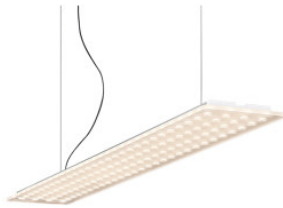

Nimbus Modul L 112 Indirect

The Nimbus Modul L 112 LED suspension with indirect and direct light downwards. Of aluminium with acrylic diffuser featuring conical hollows.

without converter, 2700K	669,00 €-MSRP-895,00-€
MPN	544-826
EAN	4251462205533
without converter, 3000K	669,00 €-MSRP-895,00-€
MPN	544-827
EAN	4251462205540
with converter, on/off, 2700K	729,00 €-MSRP-979,00-€
MPN	544-826+544-822
with converter, on/off, 3000K	729,00 €-MSRP-979,00-€
MPN	544-827+544-822
with converter, 1-10V, 2700K	789,00 €-MSRP-1.057,00-€
MPN	544-826+544-824
with converter, 1-10V, 3000K	789,00 €-MSRP-1.057,00-€
MPN	544-827+544-824
with converter, Casambi, 2700K	919,00 €-MSRP-1.220,00-€
MPN	544-826+547-700
with converter, Casambi, 3000K	919,00 €-MSRP-1.220,00-€
MPN	544-827+547-700

Bulbs
Dimensions

16W 24V LED, ca. 2110 lm, 2700K / 3000K
Length 88 cm, width 13.5 cm, total height with suspension max. 200 cm. Converter: length 41.2 cm, width 11 cm, height 3 cm. Weight ca. 2.3 kg.