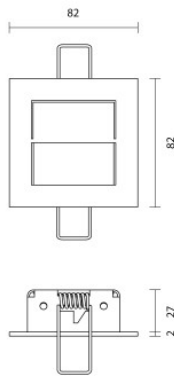

Nimbus Mike India 70 Accent

The recessed light Mike India 70 Accent LED by Nimbus for direct floor illumination in an angle of 45 degrees is made of brushed stainless steel.

for installation kit for brick/hollow blocks, without installation kit, 2.700K	149,00 €-MSRP 195,00 €
MPN	010-414
EAN	4251462204604
for installation kit for brick/hollow blocks, without installation kit, 3.000K	149,00 €-MSRP 195,00 €
MPN	003-762
EAN	4251462200682
for recessed mounting, 2.700K	149,00 €-MSRP 195,00 €
MPN	010-413
EAN	4251462204598
for recessed mounting, 3.000K	149,00 €-MSRP 195,00 €
MPN	003-761
EAN	4251462200675
for brick/hollow blocks, with installation kit, without space for converter, 2.700K	179,00 €-MSRP 236,00 €
MPN	010-414+003-780
for brick/hollow blocks, with installation kit, without space for converter, 3.000K	179,00 €-MSRP 236,00 €
MPN	003-762+003-780
for brick/hollow blocks, with installation kit, with space for converter, 2.700K	189,00 €-MSRP 253,00 €
MPN	010-414+003-781
for brick/hollow blocks, with installation kit, with space for converter, 3.000K	189,00 €-MSRP 253,00 €
MPN	003-762+003-781

Bulbs	3W 24V LED, 140 lm, 2,700K / 3,000K.
Dimensions	Height 8.2 cm, width 8.2 cm, recessed depth 2.7 cm. Cut out: height 70 mm, width 70 mm, depth 30 mm.

19.04.2024 21:20:22

All prices shown include 19% VAT for deliveries to Deutschland excluding possible shipping costs.