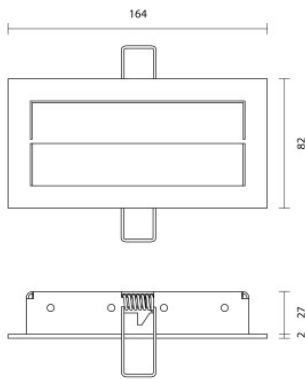

Nimbus Mike India 70 Accent Long

The Mike India 70 Accent Long LED recessed light by Nimbus is made of refined brushed stainless steel and appeals with a direct light ray in a 45 degrees angle for an ideal floor illumination.

for installation kit for brick/hollow blocks, without installation kit, 3.000K	169,00 €-MSRP-253,00-€
MPN	003-764
EAN	4251462200705
for installation kit for brick/hollow blocks, without installation kit, 2.700K	189,00 €-MSRP-253,00-€
MPN	010-416
EAN	4251462204628
for recessed mounting, 2.700K	189,00 €-MSRP-253,00-€
MPN	010-415
EAN	4251462204611
for recessed mounting, 3.000K	189,00 €-MSRP-253,00-€
MPN	003-763
EAN	4251462200699
for brick/hollow blocks, with installation kit, with space for converter, 3.000K	219,00 €-MSRP-318,00-€
MPN	003-764+003-783
for brick/hollow blocks, with installation kit, without space for converter, 2.700K	229,00 €-MSRP-301,00-€
MPN	010-416+003-782
for brick/hollow blocks, with installation kit, without space for converter, 3.000K	229,00 €-MSRP-301,00-€
MPN	003-764+003-782
for brick/hollow blocks, with installation kit, with space for converter, 2.700K	239,00 €-MSRP-318,00-€
MPN	010-416+003-783

Bulbs
Dimensions

6W 24V LED, ca. 280 lm, 2700K / 3000K.
Width 16.4 cm, height 8.2 cm, recessed
depth 2.7 cm. Cut out: width 152 mm,
height 70 mm, depth 30 mm.