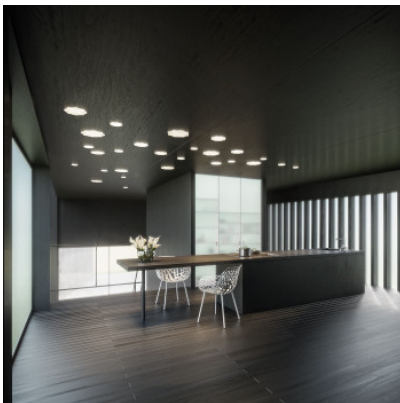

23.04.2024 22:29:48

All prices shown include 19% VAT for deliveries to Deutschland excluding possible shipping costs.

Lumen Lighting Nostraforma GmbH & Co KG
Bodenseestr. 129 | DE-81243 München
FON: +49 (0) 89 820 80 62 0 | FAX: +49 (0) 89 820 80 62 200
MAIL: nostraforma@nostraforma.com | WEB: www.nostraforma.com
BANK: Stadtparkasse München | BLZ: 701 500 00 | KTO: 907 228 290
IBAN: DE 85 7015 0000 0907 2282 90 | BIC: SSKMDEMM

UST-ID: DE 813 992 226
Registergericht München HRA 88136
Persönlich haftende Gesellschafter
Nostraforma Verwaltungs GmbH
Registergericht München HRA 175844
Geschäftsführer: Cerchi Alexander, Cerchi Patrick, Cerchi Manuel