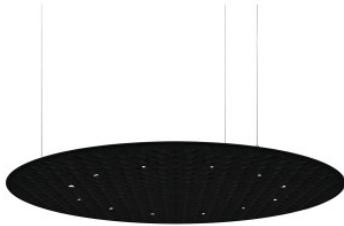

## Nimbus Lighting Pad R 900

The Lighting Pad R 900 LED suspension by Nimbus offers direct lighting and has sound-absorbing properties. Round diffuser with non-woven surface, with suspension and ceiling rose.

Grey Dawn, 2700K MPN	1.489,00 € <del>MSRP 1.986,00 €</del> 555-679+555-713+558-017
Grey Dawn, 3000K MPN	1.489,00 € <del>MSRP 1.986,00 €</del> 555-680+555-713+558-017
white, 2700K MPN	1.489,00 € <del>MSRP 1.986,00 €</del> 555-685+555-713+558-017
white, 3000K MPN	1.489,00 € <del>MSRP 1.986,00 €</del> 555-686+555-713+558-017
Black Ink, 2700K MPN	1.539,00 € <del>MSRP 2.059,00 €</del> 560-841+555-713+558-017
Black Ink, 3000K MPN	1.539,00 € <del>MSRP 2.059,00 €</del> 560-842+555-713+558-017
Far Mountain, 2700K MPN	1.539,00 € <del>MSRP 2.059,00 €</del> 556-643+555-713+558-017
Far Mountain, 3000K MPN	1.539,00 € <del>MSRP 2.059,00 €</del> 556-645+555-713+558-017
Nightfall, 2700K MPN	1.539,00 € <del>MSRP 2.059,00 €</del> 556-649+555-713+558-017
Nightfall, 3000K MPN	1.539,00 € <del>MSRP 2.059,00 €</del> 556-651+555-713+558-017
Soft Moss, 2700K MPN	1.539,00 € <del>MSRP 2.059,00 €</del> 556-655+555-713+558-017
Soft Moss, 3000K MPN	1.539,00 € <del>MSRP 2.059,00 €</del> 556-657+555-713+558-017
Vineyard, 2700K MPN	1.539,00 € <del>MSRP 2.059,00 €</del> 556-661+555-713+558-017
Vineyard, 3000K MPN	1.539,00 € <del>MSRP 2.059,00 €</del> 556-663+555-713+558-017
Yellow Field, 2700K MPN	1.539,00 € <del>MSRP 2.059,00 €</del> 556-667+555-713+558-017
Yellow Field, 3000K MPN	1.539,00 € <del>MSRP 2.059,00 €</del> 556-669+555-713+558-017

Bulbs  
Dimensions

38.2W LED, ca. 2660 lm, 2700K/3000K, CRI>90.  
Diameter 91 cm, height 5 cm, cable length 200 cm.

25.04.2024 17:37:16

All prices shown include 19% VAT for deliveries to Deutschland excluding possible shipping costs.