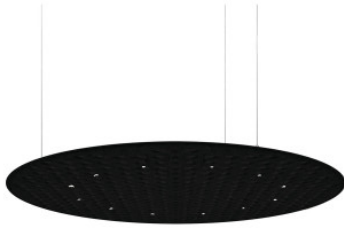

Nimbus Lighting Pad R 900 Indirect

The round Lighting Pad R 900 LED suspension by Nimbus provides direct light with some indirect light and is sound-absorbing thanks to the shade of non-woven material. With suspension and ceiling rose.

Grey Dawn, 2700K MPN	1.809,00 €-MSRP 2.409,00 € 555-682+555-713+558-017
Grey Dawn, 3000K MPN	1.809,00 €-MSRP 2.409,00 € 555-683+555-713+558-017
white, 2700K MPN	1.809,00 €-MSRP 2.409,00 € 555-688+555-713+558-017
white, 3000K MPN	1.809,00 €-MSRP 2.409,00 € 555-689+555-713+558-017
Black Ink, 2700K MPN	1.859,00 €-MSRP 2.482,00 € 560-838+555-713+558-017
Black Ink, 3000K MPN	1.859,00 €-MSRP 2.482,00 € 560-839+555-713+558-017
Far Mountain, 2700K MPN	1.859,00 €-MSRP 2.482,00 € 556-644+555-713+558-017
Far Mountain, 3000K MPN	1.859,00 €-MSRP 2.482,00 € 556-646+555-713+558-017
Nightfall, 2700K MPN	1.859,00 €-MSRP 2.482,00 € 556-650+555-713+558-017
Nightfall, 3000K MPN	1.859,00 €-MSRP 2.482,00 € 556-652+555-713+558-017
Soft Moss, 2700K MPN	1.859,00 €-MSRP 2.482,00 € 556-656+555-713+558-017
Soft Moss, 3000K MPN	1.859,00 €-MSRP 2.482,00 € 556-658+555-713+558-017
Vineyard, 2700K MPN	1.859,00 €-MSRP 2.482,00 € 556-662+555-713+558-017
Vineyard, 3000K MPN	1.859,00 €-MSRP 2.482,00 € 556-664+555-713+558-017
Yellow Field, 2700K MPN	1.859,00 €-MSRP 2.482,00 € 556-668+555-713+558-017
Yellow Field, 3000K MPN	1.859,00 €-MSRP 2.482,00 € 556-670+555-713+558-017

Bulbs
Dimensions

74.4W LED, ca. 5900 lm, 2700K/3000K, CRI>90.
Diameter 91 cm, height 6 cm, cable length 200 cm.

23.04.2024 7:36:44

All prices shown include 19% VAT for deliveries to Deutschland excluding possible shipping costs.