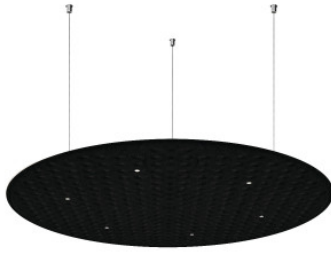

Nimbus Lighting Pad R 600

The Lighting Pad R 600 suspension by Nimbus has a round shade with sound-absorbing non-woven surface and integrated LEDs. With a suspension of 2 meters and a ceiling rose.

Grey Dawn, 2700K MPN	1.279,00 €-MSRP 1.703,00-€ 557-517+555-713+558-017
Grey Dawn, 3000K MPN	1.279,00 €-MSRP 1.703,00-€ 557-519+555-713+558-017
white, 2700K MPN	1.279,00 €-MSRP 1.703,00-€ 557-541+555-713+558-017
white, 3000K MPN	1.279,00 €-MSRP 1.703,00-€ 557-543+555-713+558-017
Black Ink, 2700K MPN	1.329,00 €-MSRP 1.778,00-€ 560-835+555-713+558-017
Black Ink, 3000K MPN	1.329,00 €-MSRP 1.778,00-€ 560-836+555-713+558-017
Far Mountain, 2700K MPN	1.329,00 €-MSRP 1.778,00-€ 557-512+555-713+558-017
Far Mountain, 3000K MPN	1.329,00 €-MSRP 1.778,00-€ 557-513+555-713+558-017
Nightfall, 2700K MPN	1.329,00 €-MSRP 1.778,00-€ 557-523+555-713+558-017
Nightfall, 3000K MPN	1.329,00 €-MSRP 1.778,00-€ 557-525+555-713+558-017
Soft Moss, 2700K MPN	1.329,00 €-MSRP 1.778,00-€ 557-533+555-713+558-017
Soft Moss, 3000K MPN	1.329,00 €-MSRP 1.778,00-€ 557-529+555-713+558-017
Vineyard, 2700K MPN	1.329,00 €-MSRP 1.778,00-€ 557-535+555-713+558-017
Vineyard, 3000K MPN	1.329,00 €-MSRP 1.778,00-€ 557-537+555-713+558-017
Yellow Field, 2700K MPN	1.329,00 €-MSRP 1.778,00-€ 557-547+555-713+558-017
Yellow Field, 3000K MPN	1.329,00 €-MSRP 1.778,00-€ 557-548+555-713+558-017

Bulbs
Dimensions

27.2W LED, ca. 1770 lm, 2700K/3000K, CRI>90.
Diameter 69.6 cm, height 5.2 cm, cable length 200 cm.

27.04.2024 4:17:57

All prices shown include 19% VAT for deliveries to Deutschland excluding possible shipping costs.