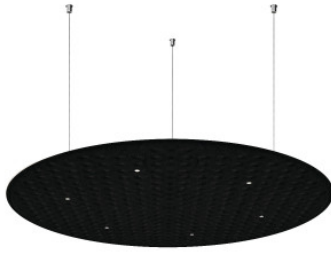

Nimbus Lighting Pad R 600 Indirect

The Lighting Pad R 600 suspension by Nimbus with indirect and direct light as well as a sound-absorbing non-woven surface is ideally suited for offices. With a suspension of 2 meters and ceiling rose.

Grey Dawn, 2700K MPN	1.599,00 €-MSRP 2.127,00-€ 557-518+555-713+558-017
Grey Dawn, 3000K MPN	1.599,00 €-MSRP 2.127,00-€ 557-520+555-713+558-017
white, 2700K MPN	1.599,00 €-MSRP 2.127,00-€ 557-542+555-713+558-017
white, 3000K MPN	1.599,00 €-MSRP 2.127,00-€ 557-544+555-713+558-017
Black Ink, 2700K MPN	1.649,00 €-MSRP 2.200,00-€ 560-832+555-713+558-017
Black Ink, 3000K MPN	1.649,00 €-MSRP 2.200,00-€ 560-833+555-713+558-017
Far Mountain, 2700K MPN	1.649,00 €-MSRP 2.200,00-€ 557-511+555-713+558-017
Far Mountain, 3000K MPN	1.649,00 €-MSRP 2.200,00-€ 557-514+555-713+558-017
Nightfall, 2700K MPN	1.649,00 €-MSRP 2.200,00-€ 557-524+555-713+558-017
Nightfall, 3000K MPN	1.649,00 €-MSRP 2.200,00-€ 557-526+555-713+558-017
Soft Moss, 2700K MPN	1.649,00 €-MSRP 2.200,00-€ 557-534+555-713+558-017
Soft Moss, 3000K MPN	1.649,00 €-MSRP 2.200,00-€ 557-530+555-713+558-017
Vineyard, 2700K MPN	1.649,00 €-MSRP 2.200,00-€ 557-536+555-713+558-017
Vineyard, 3000K MPN	1.649,00 €-MSRP 2.200,00-€ 557-538+555-713+558-017
Yellow Field, 2700K MPN	1.649,00 €-MSRP 2.200,00-€ 557-552+555-713+558-017
Yellow Field, 3000K MPN	1.649,00 €-MSRP 2.200,00-€ 557-549+555-713+558-017

Bulbs
Dimensions

63.4W LED, ca. 5010 lm, 2700K/3000K, CRI>90.
Diameter 69.6 cm, height 6 cm, cable length 200 cm.

25.04.2024 8:10:17

All prices shown include 19% VAT for deliveries to Deutschland excluding possible shipping costs.