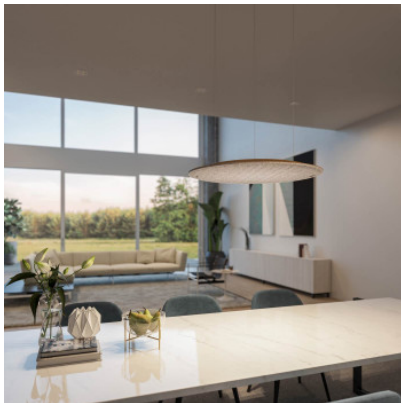

Nimbus Lighting Pad Lounge

The Lighting Pad Lounge suspension by Nimbus has a light body with a felt underside and a wooden upper side. Direct and indirect LED illumination. Variable light colour, dimmable with gestures.

Bulbs	54W LED, 3500 lm (1700 lm direct, 1800 lm indirect), 2700K-4000K, CRI>90.
Dimensions	Diameter 69.6 cm, height 4.7 cm, total height with suspension min. 50 cm, max. 350 cm, canopy diameter 48 cm, canopy height 5.8 cm.