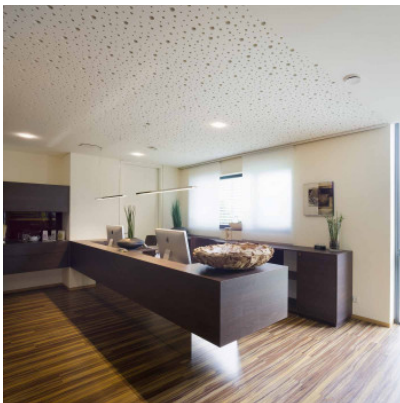

27.04.2024 11:06:52

All prices shown include 19% VAT for deliveries to Deutschland excluding possible shipping costs.