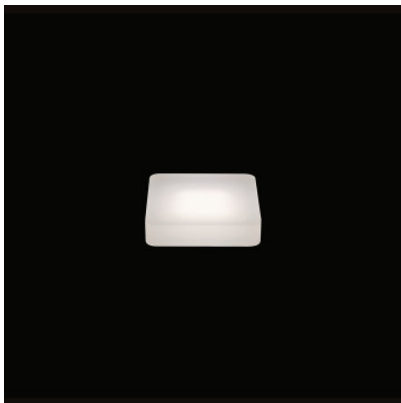

Nimbus Cubic 9

The small Cubic 9 surface ceiling lamp by Nimbus with integrated LEDs and acrylic glass diffuser provides diffuse light. Square, flat shape with softly rounded edges.

without mounting accessories, 2700K	99,00 €-MSRP 134,00 €
MPN	555-795
EAN	4251462211244
without mounting accessories, 3000K	99,00 €-MSRP 134,00 €
MPN	555-796
EAN	4251462211251
for direct mounting, 2700K	109,00 €-MSRP 142,00 €
MPN	555-795+002-877
for direct mounting, 3000K	109,00 €-MSRP 142,00 €
MPN	555-796+002-877

Bulbs 2700K: 2,9W LED, ca. 160 lm, CRI 90. 3000K: 2,7W LED, ca. 160 lm, CRI 90.
 Dimensions Length 8.6 cm, width 8.6 cm, height 2 cm. Ceiling ring: diameter 5.5 cm, height 0.2 cm.