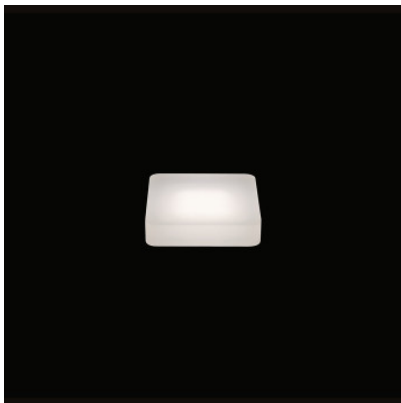

Nimbus Cubic 9 Aqua

The small Cubic 9 LED ceiling lamp by Nimbus provides diffuse light. Luminous light body of acrylic glass with square shape and soft edges. IP44 protection index.

for direct mounting, 2700K MPN	129,00 € MSRP 177,00 € 558-502+002-877
for direct mounting, 3000K MPN	129,00 € MSRP 177,00 € 558-359+002-877
without mounting accessories, 2700K MPN EAN	129,00 € MSRP 170,00 € 558-502 4251462214580
without mounting accessories, 3000K MPN EAN	129,00 € MSRP 170,00 € 558-359 4251462214542

Bulbs 2700K: 2,9W LED, ca. 160 lm, CRI 90. 3000K: 2,7W LED, ca. 160 lm, CRI 90.
Dimensions Length 8.6 cm, width 8.6 cm, height 2 cm. Ceiling ring: diameter 5.5 cm, height 0.2 cm.