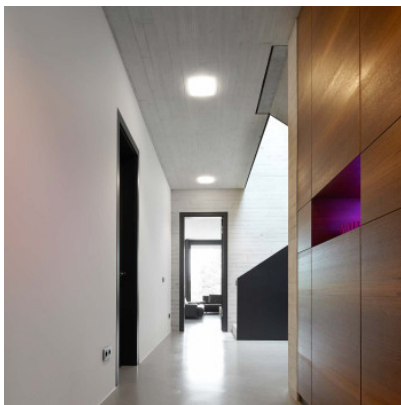

Nimbus Cubic 36

The Cubic 36 LED ceiling lamp by Nimbus is a simple light body with a square shape and softly rounded edges. Of matt crystal glass. Diffuse illumination.

without mounting accessories, 2700K	169,00 €-MSRP-238,00-€
MPN	555-517
EAN	4251462210810
without mounting accessories, 3000K	179,00 €-MSRP-238,00-€
MPN	555-518
EAN	4251462210827
for direct mounting, 2700K	189,00 €-MSRP-253,00-€
MPN	555-517+002-383
for direct mounting, 3000K	189,00 €-MSRP-253,00-€
MPN	555-518+002-383
for recessed mounting, 2700K	189,00 €-MSRP-271,00-€
MPN	555-517+006-610
for recessed mounting, 3000K	199,00 €-MSRP-271,00-€
MPN	555-518+006-610

Bulbs	2700K: 7,1W LED, ca. 630 lm, CRI 90. 3000K: 6,8W LED, ca. 630 lm, CRI 90.
Dimensions	Light body: length 12.2 cm, width 12.2 cm, height 2 cm. Ceiling ring: diameter 8.9 cm, height 0.2 cm (direct mounting) or recessed depth 4 cm.