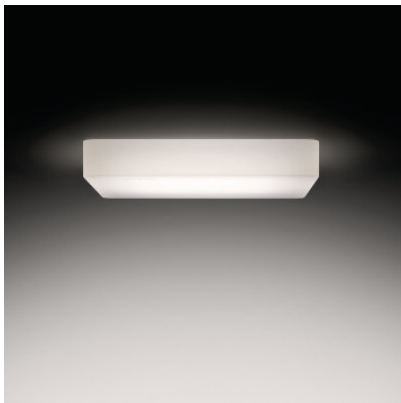

Nimbus Cubic 36 Aqua

The Cubic 36 Aqua LED ceiling lamp by Nimbus with IP44 protection and an elegant light body of acrylic glass with rounded edges, spreading diffuse light. Suitable for bathrooms.

without mounting accessories, 2700K	249,00 €-MSRP-334,00-€
MPN	558-504
EAN	4251462214603
without mounting accessories, 3000K	249,00 €-MSRP-334,00-€
MPN	558-360
EAN	4251462214559
for direct mounting, 2700K	259,00 €-MSRP-350,00-€
MPN	558-504+002-383
for direct mounting, 3000K	259,00 €-MSRP-350,00-€
MPN	558-360+002-383
for recessed mounting, 2700K	279,00 €-MSRP-368,00-€
MPN	558-504+006-610
for recessed mounting, 3000K	279,00 €-MSRP-368,00-€
MPN	558-360+006-610

Bulbs 2700K: 7,1W LED, ca. 630 lm, CRI 90. 3000K: 6,8W LED, ca. 630 lm, CRI 90.
Dimensions Length 12.2 cm, width 12.2 cm, height 2 cm.
Ceiling ring: diameter 8.9 cm, height 0.2 cm (direct mounting) or recessed depth 4 cm.