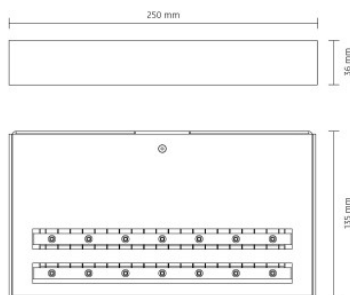

Nimbus Air Maxx 250 Super Power

The LED wall lamp Air Maxx Super Power 250 by Nimbus is made of aluminium, has diffusers on each side and an included converter. Dimmable.

frosted silver anodised, 2700K	449,00 €-MSRP-644,00 €
MPN	561-153
EAN	4251462218762
frosted silver anodised, 3000K	479,00 €-MSRP-644,00 €
MPN	561-154
EAN	4251462218779
brilliant polished chrome, 2700K	539,00 €-MSRP-722,00 €
MPN	561-155
EAN	4251462218786
brilliant polished chrome, 3000K	539,00 €-MSRP-722,00 €
MPN	561-156
EAN	4251462218793

Bulbs 35W LED, ca. 3000 lm, 2700K/3000K, CRI>90.
 Dimensions Height 3.6 cm, width 25 cm, depth 13.5 cm.

30.04.2024 18:48:58

All prices shown include 19% VAT for deliveries to Deutschland excluding possible shipping costs.