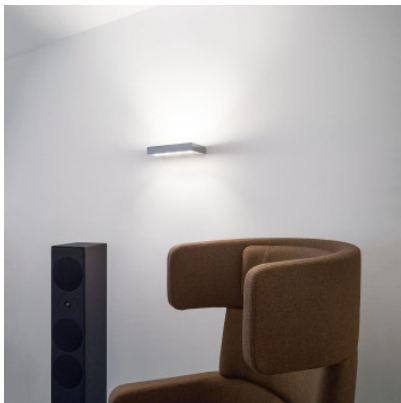

Nimbus Air Maxx 250 Super Power

The LED wall lamp Air Maxx Super Power 250 by Nimbus is made of aluminium, has diffusers on each side and an included converter. Dimmable.

frosted silver anodised, 2700K	449,00 €-MSRP-644,00 €
MPN	561-153
EAN	4251462218762
frosted silver anodised, 3000K	479,00 €-MSRP-644,00 €
MPN	561-154
EAN	4251462218779
brilliant polished chrome, 2700K	539,00 €-MSRP-722,00 €
MPN	561-155
EAN	4251462218786
brilliant polished chrome, 3000K	539,00 €-MSRP-722,00 €
MPN	561-156
EAN	4251462218793

Bulbs 35W LED, ca. 3000 lm, 2700K/3000K, CRI>90.
 Dimensions Height 3.6 cm, width 25 cm, depth 13.5 cm.

30.04.2024 18:48:58

All prices shown include 19% VAT for deliveries to Deutschland excluding possible shipping costs.