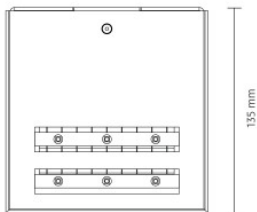

Nimbus Air Maxx 130 Super Power

The LED wall lamp Air Maxx Super Power 130 by Nimbus is made of aluminium and has LED diffusers on each side. With converter. Dimmable.

frosted silver anodised, 2700K	349,00 €-MSRP-502,00-€
MPN	561-157
EAN	4251462218809
frosted silver anodised, 3000K	379,00 €-MSRP-502,00-€
MPN	561-158
EAN	4251462218816
brilliant polished chrome, 2700K	419,00 €-MSRP-566,00-€
MPN	561-159
EAN	4251462218823
brilliant polished chrome, 3000K	419,00 €-MSRP-566,00-€
MPN	561-160
EAN	4251462218830

Bulbs 18W LED, ca. 1500 lm, 2700K/3000K, CRI>90.
 Dimensions Height 3.6 cm, width 13.5 cm, depth 13.5 cm.

30.04.2024 10:48:30

All prices shown include 19% VAT for deliveries to Deutschland excluding possible shipping costs.