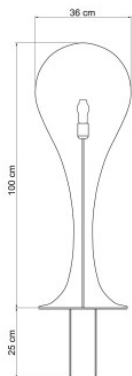

Next Liquid Light Drop-4-IP44

Outdoor floor lamp Next Liquid Light Drop-4-IP44 made of white PE. Fixation via ground spike possible. Cable 500cm black rubber with SCHUKO plug. Dimmable.

4L-IP44	539,00 €-MSRP-599,00 €
MPN	DR-4L-IP44
EAN	4251908500178

Dimensions	Height 100 cm, diameter 36 cm, cable length 500 cm.
------------	-----------------------------------------------------

01.05.2024 22:00:14

All prices shown include 19% VAT for deliveries to Deutschland excluding possible shipping costs.