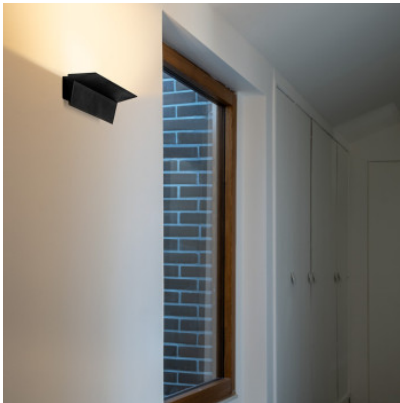

Nemo Zena IP44

LED wall light Nemo Zena made of recycled aluminum for indirect lighting. Dimmable trailing edge. Degree of protection IP44.

black	269,00 €-MSRP-333,00-€
MPN	ZEN LN2 33
Luminous flux (lm)	3000
white	269,00 €-MSRP-333,00-€
MPN	ZEN LW2 33
Luminous flux (lm)	3000