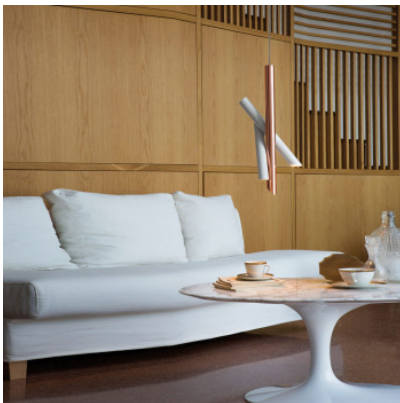

Bulbs
Dimensions

12W LED, 230V, 2700K, 560 lm, CRI 80.
Width 24 cm, depth 19 cm, shade height 50 cm, canopy diameter 11 cm, canopy height 3 cm, cable length 3 m.

03.05.2024 1:06:10

All prices shown include 19% VAT for deliveries to Deutschland excluding possible shipping costs.