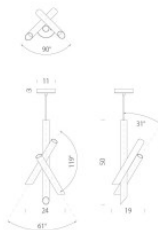

Nemo Tubes 3 Pendant

LED suspension Tubes 3 by Nemo with 3 aluminium tubes with famfered lower edges and polycarbonate diffusers for diffuse, downwards directed light. Dimmable Push.

white / white MPN	519,00 €-MSRP-655,00-€ TTB LWW 53
black / black MPN	589,00 €-MSRP-732,00-€ TTB LNW 53
white / copper MPN	589,00 €-MSRP-732,00-€ TTB LWC 53

Bulbs
Dimensions

12W LED, 230V, 2700K, 560 lm, CRI 80.
Width 24 cm, depth 19 cm, shade height 50 cm, canopy diameter 11 cm, canopy height 3 cm, cable length 3 m.

03.05.2024 1:06:10

All prices shown include 19% VAT for deliveries to Deutschland excluding possible shipping costs.