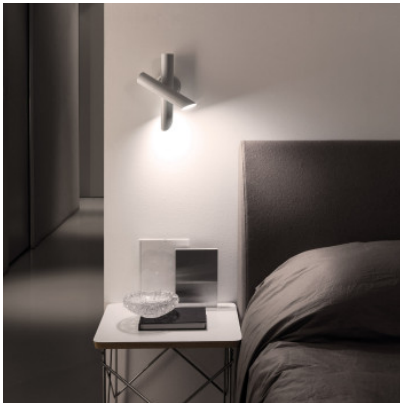

## Nemo Tubes 2 Wall

LED wall lamp Tubes 2 with two spotlights of aluminium for directed light. The frontal spotlight swivels by 340 degrees, the one in the back rotates by 15 degrees in each direction. TRIAC dimmable or with touch dimmer.

black, TRIAC MPN	289,00 €-MSRP-363,00-€ TTB LNN 35
white / white, TRIAC MPN	289,00 €-MSRP-363,00-€ TTB LWW 35
black / black, touch dimmer MPN	309,00 €-MSRP-393,00-€ TTB LNN 33
white / white, touch dimmer MPN	309,00 €-MSRP-393,00-€ TTB LWW 33
white / copper, TRIAC MPN	319,00 €-MSRP-405,00-€ TTB LWC 35
white / copper, touch dimmer MPN	339,00 €-MSRP-428,00-€ TTB LWC 33

Bulbs 8W LED, 230V, 2700K, 380lm, CRI 80.  
Dimensions Width 20 cm, height 23 cm, depth 9.5 cm, weight 0,35 kg

26.04.2024 7:54:20

All prices shown include 19% VAT for deliveries to Deutschland excluding possible shipping costs.