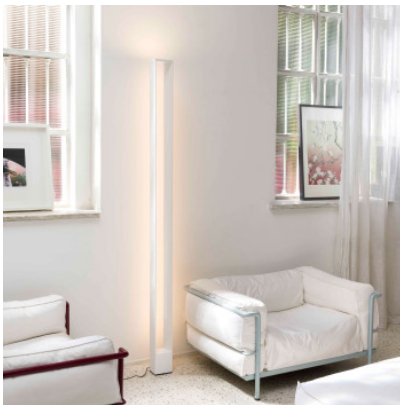

Nemo Tru Floor

LED floor lamp Tru of aluminium and diffusers of opaline and transparent methacrylate. Diffuse upright and indirect general lighting. With touch dimmer on the body to control both light sources independently.

black, 2700K MPN	1.479,00 €-MSRP 1.850,00-€ TRU LNN 25
black, 3000K MPN	1.479,00 €-MSRP 1.850,00-€ TRU LNN 24
white matt, 2700K MPN	1.479,00 €-MSRP 1.850,00-€ TRU LWW 25
white matt, 3000K MPN	1.479,00 €-MSRP 1.850,00-€ TRU LWW 24
golden, 2700K MPN	1.519,00 €-MSRP 1.904,00-€ TRU LGG 25
golden, 3000K MPN	1.519,00 €-MSRP 1.904,00-€ TRU LGG 24
titanium grey, 2700K MPN	1.519,00 €-MSRP 1.904,00-€ TRU LDD 25
titanium grey, 3000K MPN	1.519,00 €-MSRP 1.904,00-€ TRU LDD 24

Bulbs	16W + 33W LED 110/240V, 2700K / 3000K, 2125+1765 lm, CRI 85.
Dimensions	Height 185 cm, width 12 cm, depth 10 cm, cable length 3.3 m.