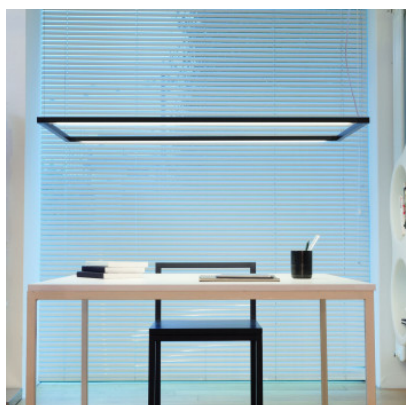

## Nemo Spigolo Pendant Horizontal

LED suspension Spigolo Horizontal with rectangular, open aluminium profile and 2 integrated light sources, turning full-range for direct and/or indirect light. Decentered ceiling rose. Dimmable 1-10V.

Bulbs	2 x 19W LED 110/240V, 2700K / 3000K, 2 x 1125 lm, CRI 85.
Dimensions	Length 114 cm, width 58 cm, canopy length 29 cm, canopy width 5 cm, canopy height 5 cm, suspension 3 m, cable length 5 m.