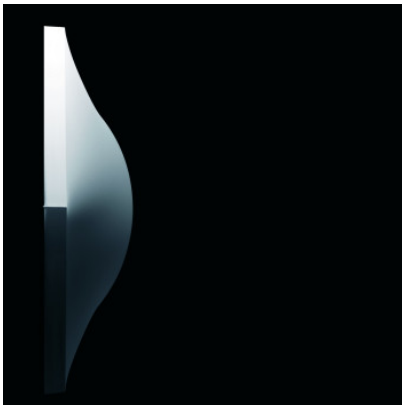

30.04.2024 11:45:09

All prices shown include 19% VAT for deliveries to Deutschland excluding possible shipping costs.

Lumen Lighting Nostraforma GmbH & Co KG
Bodenseestr. 129 | DE-81243 München
FON: +49 (0) 89 820 80 62 0 | FAX: +49 (0) 89 820 80 62 200
MAIL: nostraforma@nostraforma.com | WEB: www.nostraforma.com
BANK: Stadtparkasse München | BLZ: 701 500 00 | KTO: 907 228 290
IBAN: DE 85 7015 0000 0907 2282 90 | BIC: SSKMDEMM

UST-ID: DE 813 992 226
Registergericht München HRA 88136
Persönlich haftende Gesellschafter
Nostraforma Verwaltungs GmbH
Registergericht München HRA 175844
Geschäftsführer: Cerchi Alexander, Cerchi Patrick, Cerchi Manuel