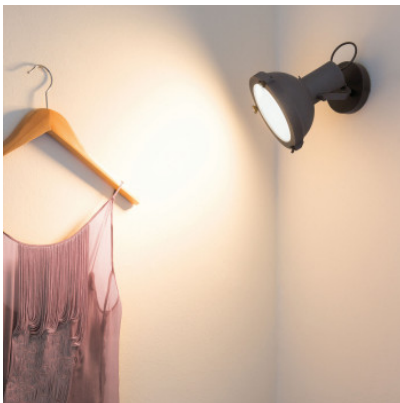

Nemo Projecteur 165 Wall/Ceiling

The wall/ceiling lamp Projecteur 165 by Nemo of lacquered aluminium and sand-blasted glass for direct, diffuse light. Shade swivable by 180 degrees and turnable by 340 degrees. For E27 lamps. Phase-cut dimmable.

moka	239,00 €-MSRP-303,00-€
MPN	PRP FMW 31
night blue	239,00 €-MSRP-303,00-€
MPN	PRP FDW 31
white sand	239,00 €-MSRP-303,00-€
MPN	PRP FWS 31

Bulbs	1 x max. 23W 230V E27 energy-saving lamp, height max. 11 cm.
Dimensions	Shade diameter 17 cm, height 18 cm, depth 24 cm, canopy diameter 11 cm.