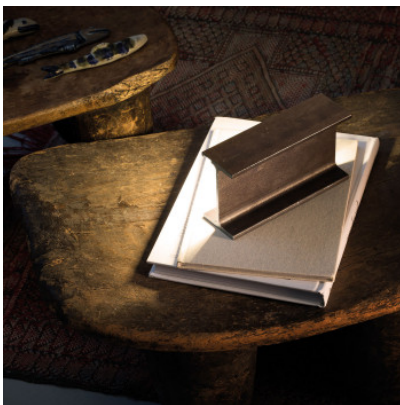

Nemo Mais plus que cela je ne peux pas Mini

LED table lamp Mini Mais plus que cela je ne peux pas by Nemo of rough raw metal shaped like a steel beam shines its light directly and indirectly on one side. With switch on the cable.

raw metal
MPN

229,00 € ~~MSRP 303,00 €~~
RCM LMM 1M

Bulbs
Dimensions

2.4W LED 110/230V, 2.700K, 200 lm, CRI 85.
Height 15 cm, width 8 cm, depth 5 cm, cable length 300 cm.

26.04.2024 6:42:02

All prices shown include 19% VAT for deliveries to Deutschland excluding possible shipping costs.