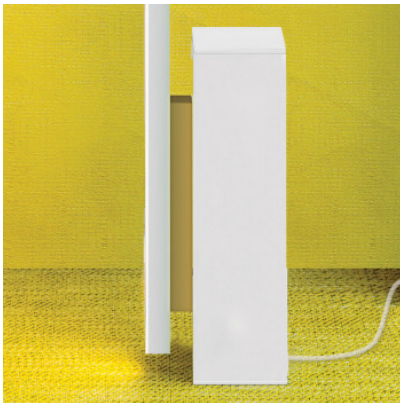

Nemo Linescapes Floor

LED floor lamp Linescapes by Nemo with a linear profile of extruded aluminium and diffuser of polycarbonate for a pleasant, diffuse area illumination. With dimmer on the cable.

black / grey, 2700K MPN	669,00 € MSRP 833,00 € LIN LN2 22
black / grey, 3000K MPN	669,00 € MSRP 833,00 € LIN LND 22
gold, 2700K MPN	669,00 € MSRP 833,00 € LIN LG2 22
gold, 3000K MPN	669,00 € MSRP 833,00 € LIN LGD 22
white / grey, 2700K MPN	669,00 € MSRP 833,00 € LIN LW2 22
white / grey, 3000K MPN	669,00 € MSRP 833,00 € LIN LWD 22

Bulbs	42W LED 110-240V, 2700K/ 3000K, 2050 lm, CRI 85.
Dimensions	Height 194 cm, width 12 cm, base height 31 cm, cable length 2.5 m, weight 8,9 kg.

20.04.2024 7:56:16

All prices shown include 19% VAT for deliveries to Deutschland excluding possible shipping costs.