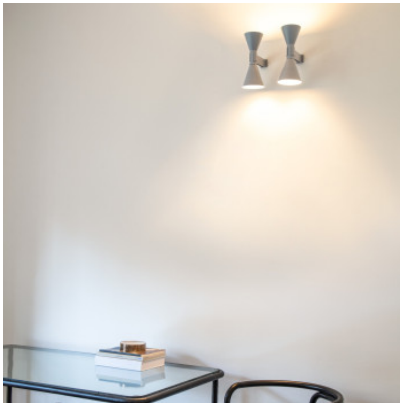

Nemo Applique de Marseille Mini

Wall light Nemo Applique de Marseille Mini made of aluminum with a colored painted exterior surface, white interior diffuser. Up and downlight. For E14 bulbs. Phase dimmable.

black matt MPN	219,00 €-MSRP-268,00-€ AMM ENN 31
grey matt MPN	219,00 €-MSRP-268,00-€ AMM EDD 31
white matt MPN	219,00 €-MSRP-268,00-€ AMM EWW 31

29.04.2024 0:20:27

All prices shown include 19% VAT for deliveries to Deutschland excluding possible shipping costs.

Lumen Lighting Nostraforma GmbH & Co KG
Bodenseestr. 129 | DE-81243 München
FON: +49 (0) 89 820 80 62 0 | FAX: +49 (0) 89 820 80 62 200
MAIL: nostraforma@nostraforma.com | WEB: www.nostraforma.com
BANK: Stadtparkasse München | BLZ: 701 500 00 | KTO: 907 228 290
IBAN: DE 85 7015 0000 0907 2282 90 | BIC: SSKMDEMM

UST-ID: DE 813 992 226
Registergericht München HRA 88136
Persönlich haftende Gesellschafter
Nostraforma Verwaltungs GmbH
Registergericht München HRA 175844
Geschäftsführer: Cerchi Alexander, Cerchi Patrick, Cerchi Manuel