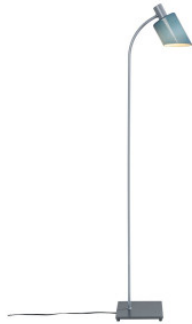

Nemo Lampe de Bureau Reading

Floor lamp Nemo Lampe de Bureau with structure in steel and diffuser in pressed glass. Direct and diffuse light distribution. With switch on the lamp head.

blue MPN	379,00 € MSRP 470,00 € LDB EDB 21
blue grey MPN	379,00 € MSRP 470,00 € LDB EDC 21
green MPN	379,00 € MSRP 470,00 € LDB EDV 21
red MPN	379,00 € MSRP 470,00 € LDB EDR 21
white MPN	379,00 € MSRP 470,00 € LDB EDW 21
yellow MPN	379,00 € MSRP 470,00 € LDB EDG 21