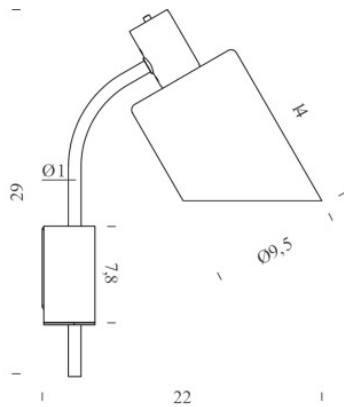

Nemo Lampe de Bureau Applique

Wall lamp Nemo Lampe de Bureau with structure in steel and diffuser in pressed glass. Direct and diffuse light distribution. With switch on the lamp head.

blue	279,00 €-MSRP-351,00-€
MPN	LDB EDB 31
blue grey	279,00 €-MSRP-351,00-€
MPN	LDB EDC 31
green	279,00 €-MSRP-351,00-€
MPN	LDB EDV 31
red	279,00 €-MSRP-351,00-€
MPN	LDB EDR 31
white	279,00 €-MSRP-351,00-€
MPN	LDB EDW 31
yellow	279,00 €-MSRP-351,00-€
MPN	LDB EDG 31