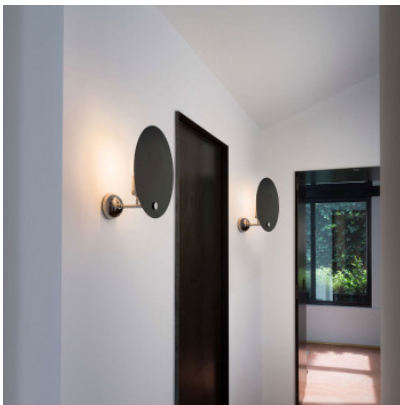

Nemo Kuta Wall

Wall lamp Kuta by Nemo with circular reflector of lacquered aluminium, structure of shiny chrome. One side of the reflector is white and the other one is black. Indirect lighting. For E27 lamps. Phase-cut dimmable.

black/white reflector
MPN

299,00 €-MSRP-369,00-€
KUT EWN 31

Bulbs
Dimensions

1 x max. 100W 230V E27 halogen lamp.
Diameter 30 cm, depth 17 cm, base diameter 9 cm.

25.04.2024 17:54:17

All prices shown include 19% VAT for deliveries to Deutschland excluding possible shipping costs.