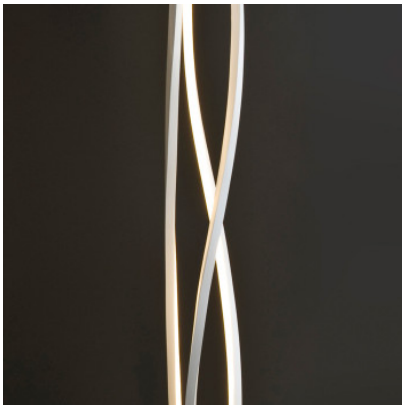

Nemo In The Wind Floor

LED floor lamp In The Wind by Nemo of aluminium with diffusers of opaline white methacrylate with patented Twist-Off-Axis process for a warm and diffuse full-range illumination. With switch-dimmer on the cable.

black MPN	1.759,00 €-MSRP-2.202,00-€ ITW LNW 22
white MPN	1.759,00 €-MSRP-2.202,00-€ ITW LWW 22
titan grey MPN	1.869,00 €-MSRP-2.338,00-€ ITW LDW 22
gold MPN	1.979,00 €-MSRP-2.469,00-€ ITW LGW 22

Bulbs 58W LED 110/240V, 2700K, 2850 lm, CRI 85.
Dimensions Height 183 cm, base diameter 26 cm, cable length 2 m.