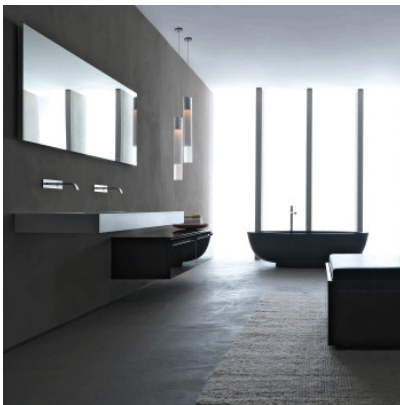

Nemo Ilium Pendant 77 E27

Suspension Ilium by Nemo with slender cylinder of transparent, ribbed glass and internal, opaline white diffuser of polymer. Chromed structure. Diffuse downlight. For E27 lamps. Phase-cut dimmable.

chrome	569,00 €-MSRP-714,00-€
MPN	ILI HHC 51

Bulbs	1 x max. 50W E27 PAR20 230V halogen lamp.
Dimensions	Shade diameter 10 cm, shade height 77 cm, canopy diameter 11 cm, canopy height 2.5 cm, cable length 3 m.