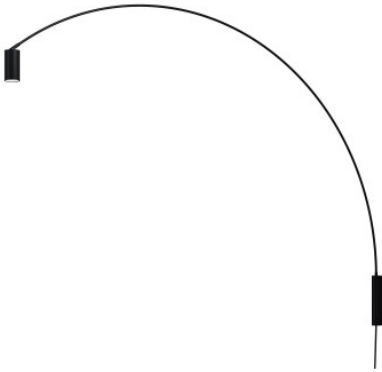

Nemo Fox Wall

LED wall lamp Fox with swivelling steel arch, movable by 180 degrees from left to right. Tilting spot. Direct, diffuse light. Illumination angle by 60 degrees. Cable. With dimmer on the structure.

black matt
MPN

519,00 €-MSRP-649,00-€

FOX LN2 31

Bulbs
Dimensions

15W LED, 2700K, 839 lm, CRI 90.
Height ca. 100 cm, depth 150 cm, lamp head diameter 5 cm, lamp head height 10 cm, rod diameter 0.8 cm, cable length 2 m, base width 3.2 cm, base height 18 cm, base depth 4 cm, weight 4 kg.