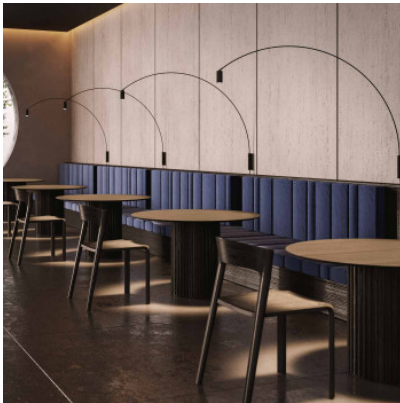

Nemo Fox Wall

LED wall lamp Fox with swivelling steel arch, movable by 180 degrees from left to right. Tilting spot. Direct, diffuse light. Illumination angle by 60 degrees. Cable. With dimmer on the structure.

black matt
MPN

519,00 €-MSRP-649,00-€

FOX LN2 31

Bulbs
Dimensions

15W LED, 2700K, 839 lm, CRI 90.
Height ca. 100 cm, depth 150 cm, lamp head diameter 5 cm, lamp head height 10 cm, rod diameter 0.8 cm, cable length 2 m, base width 3.2 cm, base height 18 cm, base depth 4 cm, weight 4 kg.