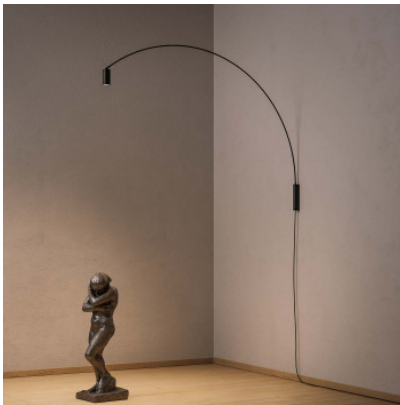

Nemo Fox Wall

LED wall lamp Fox with swivelling steel arch, movable by 180 degrees from left to right. Tilting spot. Direct, diffuse light. Illumination angle by 60 degrees. Cable. With dimmer on the structure.

black matt
MPN

519,00 €-MSRP-649,00-€

FOX LN2 31

Bulbs
Dimensions

15W LED, 2700K, 839 lm, CRI 90.
Height ca. 100 cm, depth 150 cm, lamp head diameter 5 cm, lamp head height 10 cm, rod diameter 0.8 cm, cable length 2 m, base width 3.2 cm, base height 18 cm, base depth 4 cm, weight 4 kg.