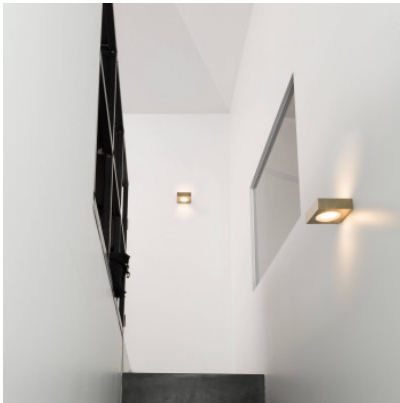

## Nemo Fix Double

LED wall lamp Fix Double by Nemo with flat, square light body of cast aluminium for soft uplight & downlight. TRIAC dimmable.

black MPN	139,00 €-MSRP 179,00 € FIM LNW 3A
white MPN	139,00 €-MSRP 179,00 € FIM LWW 3A
matt gold MPN	149,00 €-MSRP 190,00 € FIM LGT 3A
burnished gold MPN	179,00 €-MSRP 220,00 € FIM LGW 3A

Bulbs	2 x 6W LED 230V, 2700K, 760 lm, CRI 85.
Dimensions	Width 10 cm, depth 9.5 cm, height 3 cm, weight 0.6 kg.