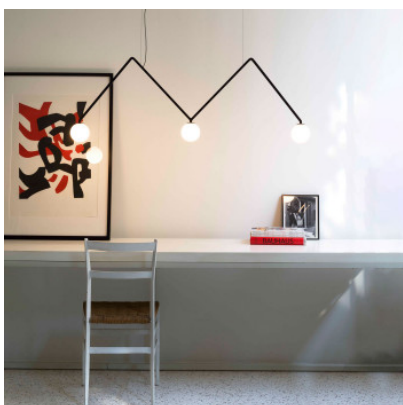

Nemo Dabliu

The Dabliu LED suspension by Nemo has a slender structure with 3 diffusers, optionally with spotlights, conical metallic shades or blow opaline glass balls. Dimmable 1-10V.

Spot, 2700K MPN	659,00 € MSRP 827,00 € DAB LNN 51
Spot, 3000K MPN	659,00 € MSRP 827,00 € DAB LNN 52
Cone, 2700K MPN	719,00 € MSRP 898,00 € DAB LNN 55
Cone, 3000K MPN	719,00 € MSRP 898,00 € DAB LNN 56
Globe, 2700K MPN	779,00 € MSRP 976,00 € DAB LNN 53
Globe, 3000K MPN	779,00 € MSRP 976,00 € DAB LNN 54

Bulbs
Dimensions

3 x 5W LED Spot 110/240V, 2700K / 3000K, CRI 90.
Width 130 cm, height shade structure 42 cm, cable length 2 m. Spot:
diameter 4.5 cm, height 8 cm. Cone: diameter 10.5 cm, height 9 cm.
Globe: diameter 10 cm.