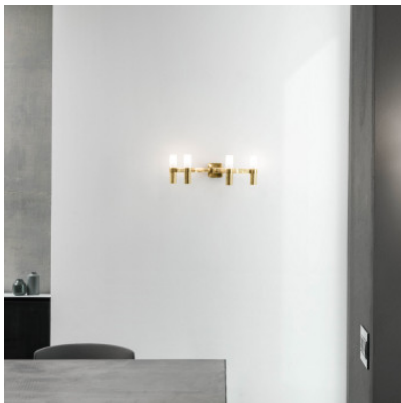

Nemo Crown Wall 4

Wall lamp Crown Wall 4 by Nemo of cast aluminium. The structure is branched and equipped with 4 sand-blasted glass diffusers. Sparkling light. Structure in refined surfaces. For G9 lamps. Phase-cut dimmable.

black	349,00 €-MSRP-434,00-€
MPN	CRO HNW 32
white	349,00 €-MSRP-434,00-€
MPN	CRO HWW 32
painted gold	389,00 €-MSRP-488,00-€
MPN	CRO HGW 32
polished aluminium	409,00 €-MSRP-518,00-€
MPN	CRO HLW 32
gold plated	629,00 €-MSRP-785,00-€
MPN	CRO HOW 32
black galvanised	719,00 €-MSRP-904,00-€
MPN	CRO HPW 32